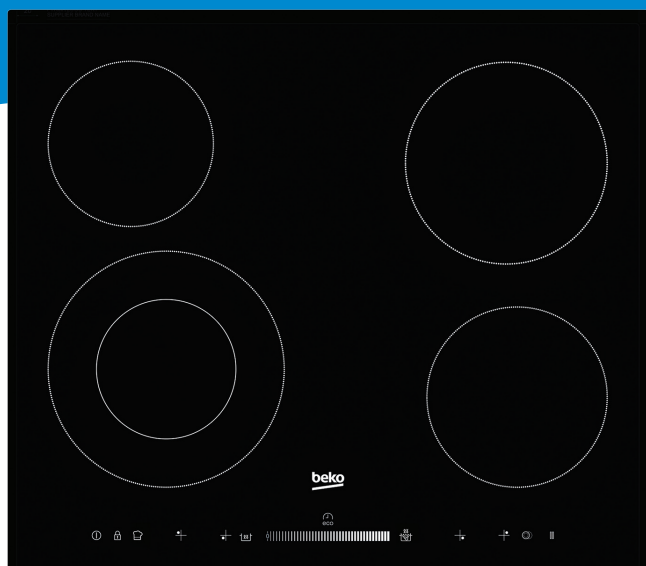

HIC64502T

60 cm Vitroceramic 4 Zone Cooktop

Slide & Touch Control

Stop & Go Function

Booster Function

Direct Access Control

Key Lock

Main Features

Cooking Zone:	4 x Vitroceramic
Control Type:	Slide & Touch Control Control
Construction Type:	Frameless Glass
Cooking Levels:	19 per zone
Total Electric Power:	6.7 kW
Fuse:	min. 25 A

Control Features

On-Off Indicator Light:	Yes
Booster Function:	Yes
Stop & Go Function:	Yes
Direct Access Control:	Yes
Timer & Buzzer:	Yes
Key Lock:	Yes

Safety

Residual Heat Indicator:	Yes
Overheat Safety System:	Yes
Automatic Switch Off:	Yes

Cooking Zones

Rear Left Zone:	1.2 kW (Ø 140 mm)
Rear Right Zone:	1.8 kW (Ø 180 mm)
Front Left Zone:	0.7/2.2 kW (Ø 120/Ø 210 mm)
Front Right Zone:	1.5 kW (Ø 160 mm)

Dimensions & Weights

Unpackaged Height:	55 mm
Unpackaged Width:	580 mm
Unpacked Depth:	510 mm
Unpackaged Weight:	8.5 Kg
Packaged Height:	125 mm
Packaged Width:	655 mm
Packaged Depth:	565 mm
Packaged Weight:	9.5 Kg