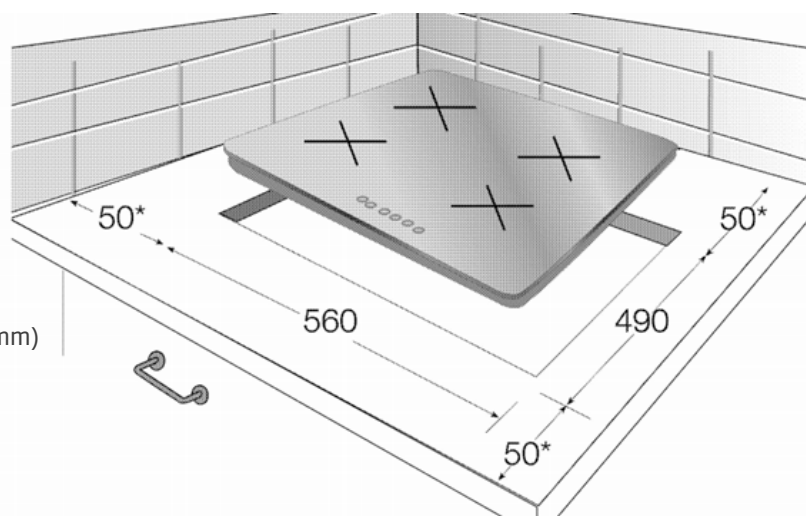

Cooking Zone:	4 x Vitroceramic
Control Type:	Slide & Touch Control Control
Construction Type:	Frameless Glass
Cooking Levels:	19 per zone
Total Electric Power:	6.7 kW
Fuse:	min. 25 A

Control Features

On-Off Indicator Light:	Yes
Booster Function:	Yes
Stop & Go Function:	Yes
Direct Access Control:	Yes
Timer & Buzzer:	Yes
Key Lock:	Yes

Safety

Residual Heat Indicator:	Yes
Overheat Safety System:	Yes
Automatic Switch Off:	Yes

Cooking Zones

Rear Left Zone:	1.2 kW (Ø 140 mm)
Rear Right Zone:	1.8 kW (Ø 180 mm)
Front Left Zone:	0.7/2.2 kW (Ø 120/Ø 210 mm)
Front Right Zone:	1.5 kW (Ø 160 mm)

Dimensions & Weights

Unpackaged Height:	55 mm
Unpackaged Width:	580 mm
Unpacked Depth:	510 mm
Unpackaged Weight:	8.5 Kg
Packaged Height:	125 mm
Packaged Width:	655 mm
Packaged Depth:	565 mm
Packaged Weight:	9.5 Kg

Cutout Dimensions(WxD): 560 x 490 mm

EAN Code: 8690769379114

Beko Product Guarantee: 2 Years + 3 Years by Registration

beko

Official partner of
the
everyday